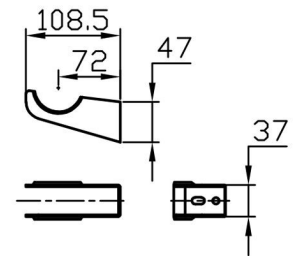

Imperia 3 Column Horizontal 300 x 1640mm. Painted

Technical Drawing

Unit: mm

Eastbrook

Eastbrook Road, Gloucester GL4 3DB

Technical Helpline : 01452 317890

Mon - Fri / 8am - 5pm

Email : technical@eastbrookco.com