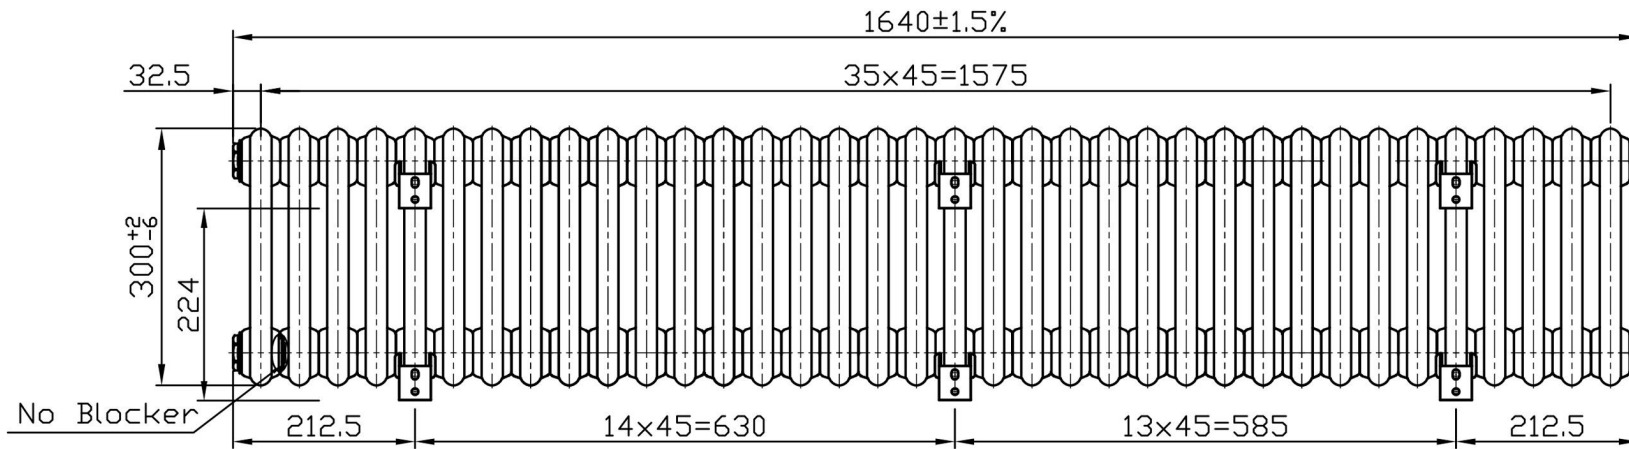

Imperia 3 Column Horizontal 300 x 1640mm. Painted

Technical Drawing

Unit: mm

Eastbrook

Eastbrook Road, Gloucester GL4 3DB

Technical Helpline : 01452 317890

Mon - Fri / 8am - 5pm

Email : technical@eastbrookco.com