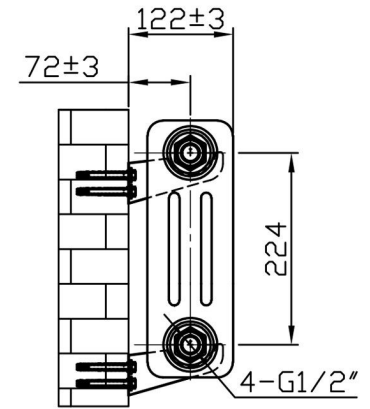

Imperia 3 Column Horizontal 300 x 1640mm. Painted

Technical Drawing

Unit: mm

Eastbrook

Eastbrook Road, Gloucester GL4 3DB

Technical Helpline : 01452 317890

Mon - Fri / 8am - 5pm

Email : technical@eastbrookco.com